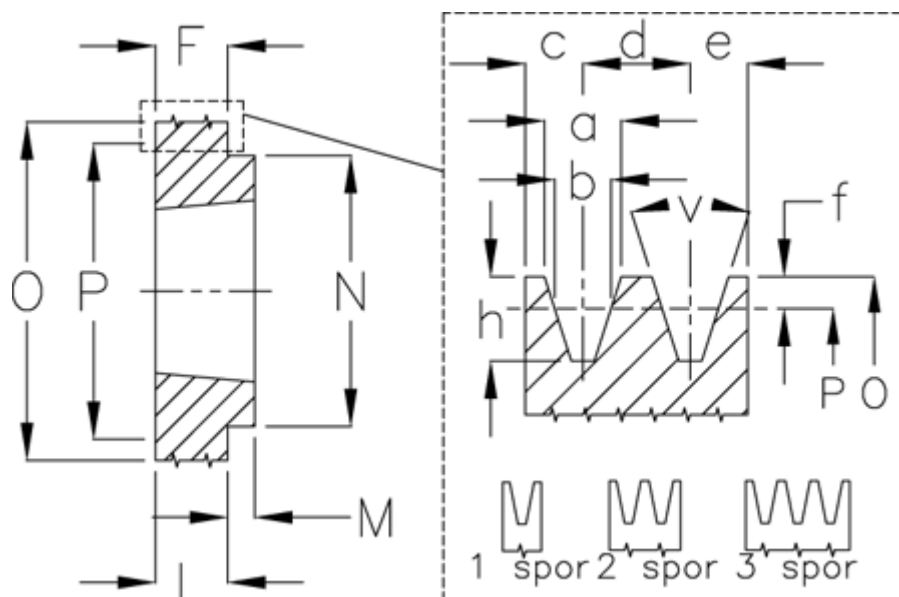

Article number: 604111020002

Description: V-belt pulley SPB 200/2 TL2517

## Measures

a	= 16.3	For bush	= 2517	P	= 200
b	= 14.0	h	= 17.5	Type	= SPB
Bush $\zeta$ max	= 60	J	= -	v	= 38 grader
c	= 12.5	L	= 45		
d	= 19.0	m	= 1		
e	= 12.5	N	= 117		
f	= 3.5	Number of ribs	= 2		
F	= 44	O	= 207.0		